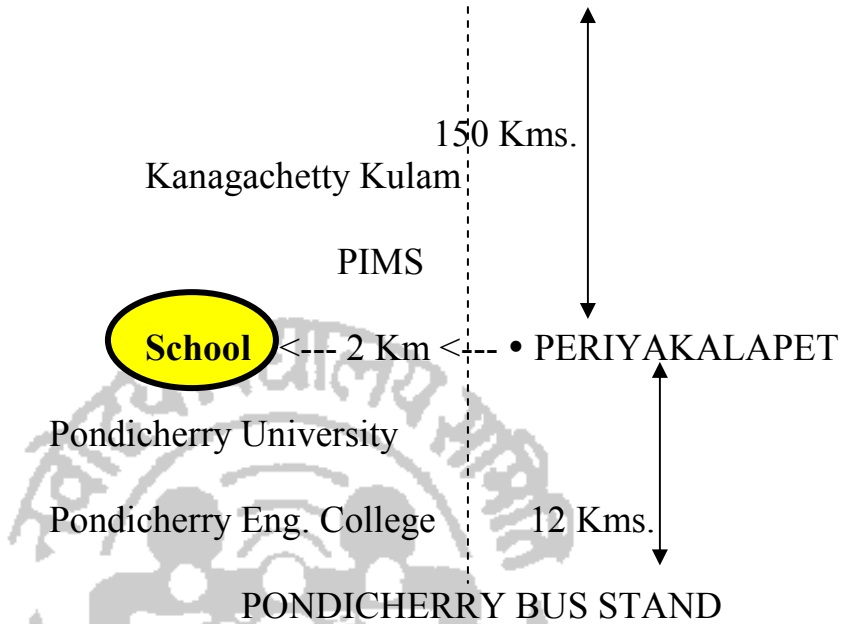

ROUTE TO REACH THE VIDYALAYA:-

Chennai Central Railway Station ⇨ Koyambedu Bus Stand ⇨ Pondicherry Bus via **ECR only** ⇨ Alight at PERIYAKALAPET (Enroute to Pondicherry – 12 Kms. before Pondicherry)

Bangalore ⇨ Pondicherry (Bus) ⇨ Pondicherry University, PIMS, Kanachettikulam, Kalapet buses ⇨ Alight at PERIYAKALAPET (Police Station)

Chennai Central Station ---→ Chennai Koyambedu Bus Terminal

For any queries you can contact us at the following Phone numbers / e-mail.

Phone (OFFICE)	: (0413) 2655133 or Mobile
Shri.A.VINAYATHAN, Principal	- 09443829983
Smt.R.KAMALAM, Vice-Principal	- 09442991799
Shri.P.S.RAJU, Office Suptd.	- 09443797381

or e-mail –

: jnvpuducherry@gmail.com
jnvpuducherry@rediffmail.com

Kindly forward this letter to the Schools from where the students are participating in the Coaching Camp.

We solicit your kind co-operation in the conduct of the same.

Thanking You,

Yours faithfully,

(*A. Vinayathan*)
Principal

Copy to :

1. The Dy. Commissioner, NVS, Hyderabad Region For kind information
2. The Asst. Commissioner (Acad.) NVS, Hyderabad Region “
3. Colonel Ram K Sharma, CEO, Dakshana Foundation “
  (rsharma@dakshana.org)